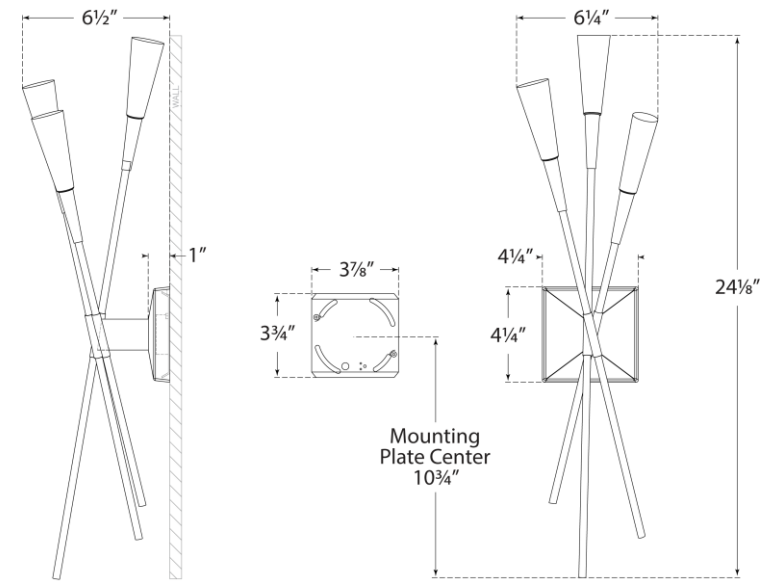

## Stellar Triple Tail Sconce

Item # CHD 2602PN

Designer: Chapman & Myers

Height: 24"

Width: 6"

Extension: 6.5"

Backplate: 4.25" Square

Finishes: BLK/G, G, PN, WHT

Trim Options: FA

Socket: Dedicated LED

Wattage: 15w (1200lm)

Side View

Front View